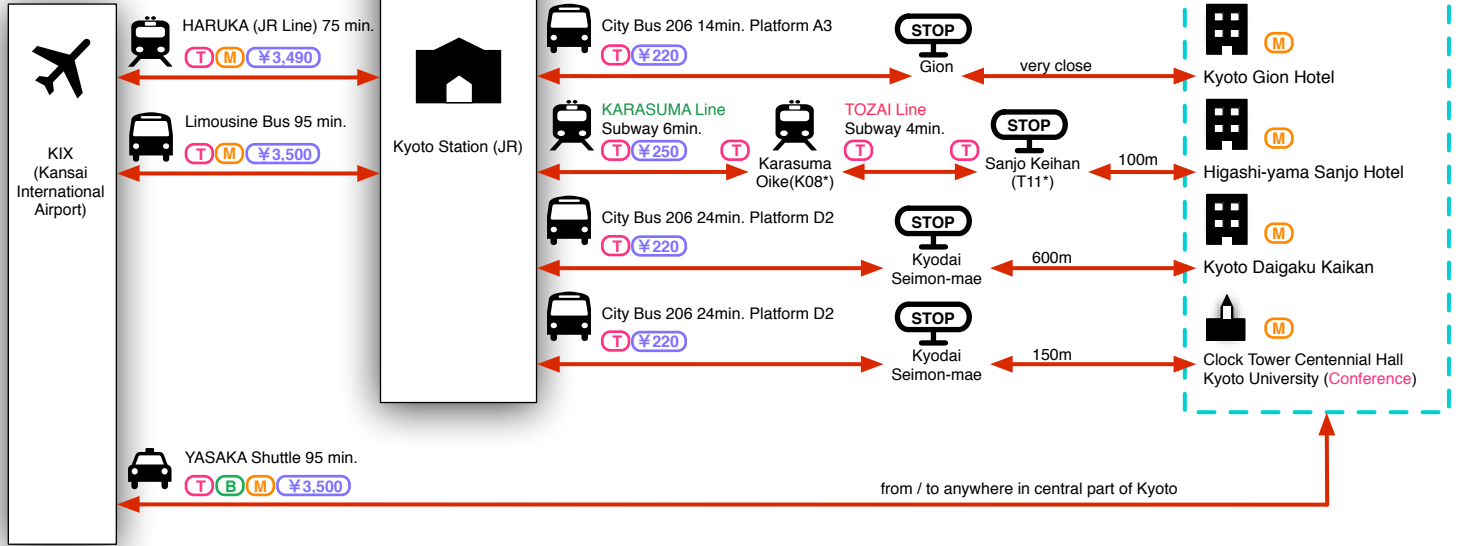

ARRIVAL DEPARTURE

Interfaces Against Pollution 2008

Click to see detail

- T Time table
- B Booking required
- M Map in detail
- ¥ Fare

* indicates station number

HOTELS - CONFERENCE HALL

Interfaces Against Pollution 2008